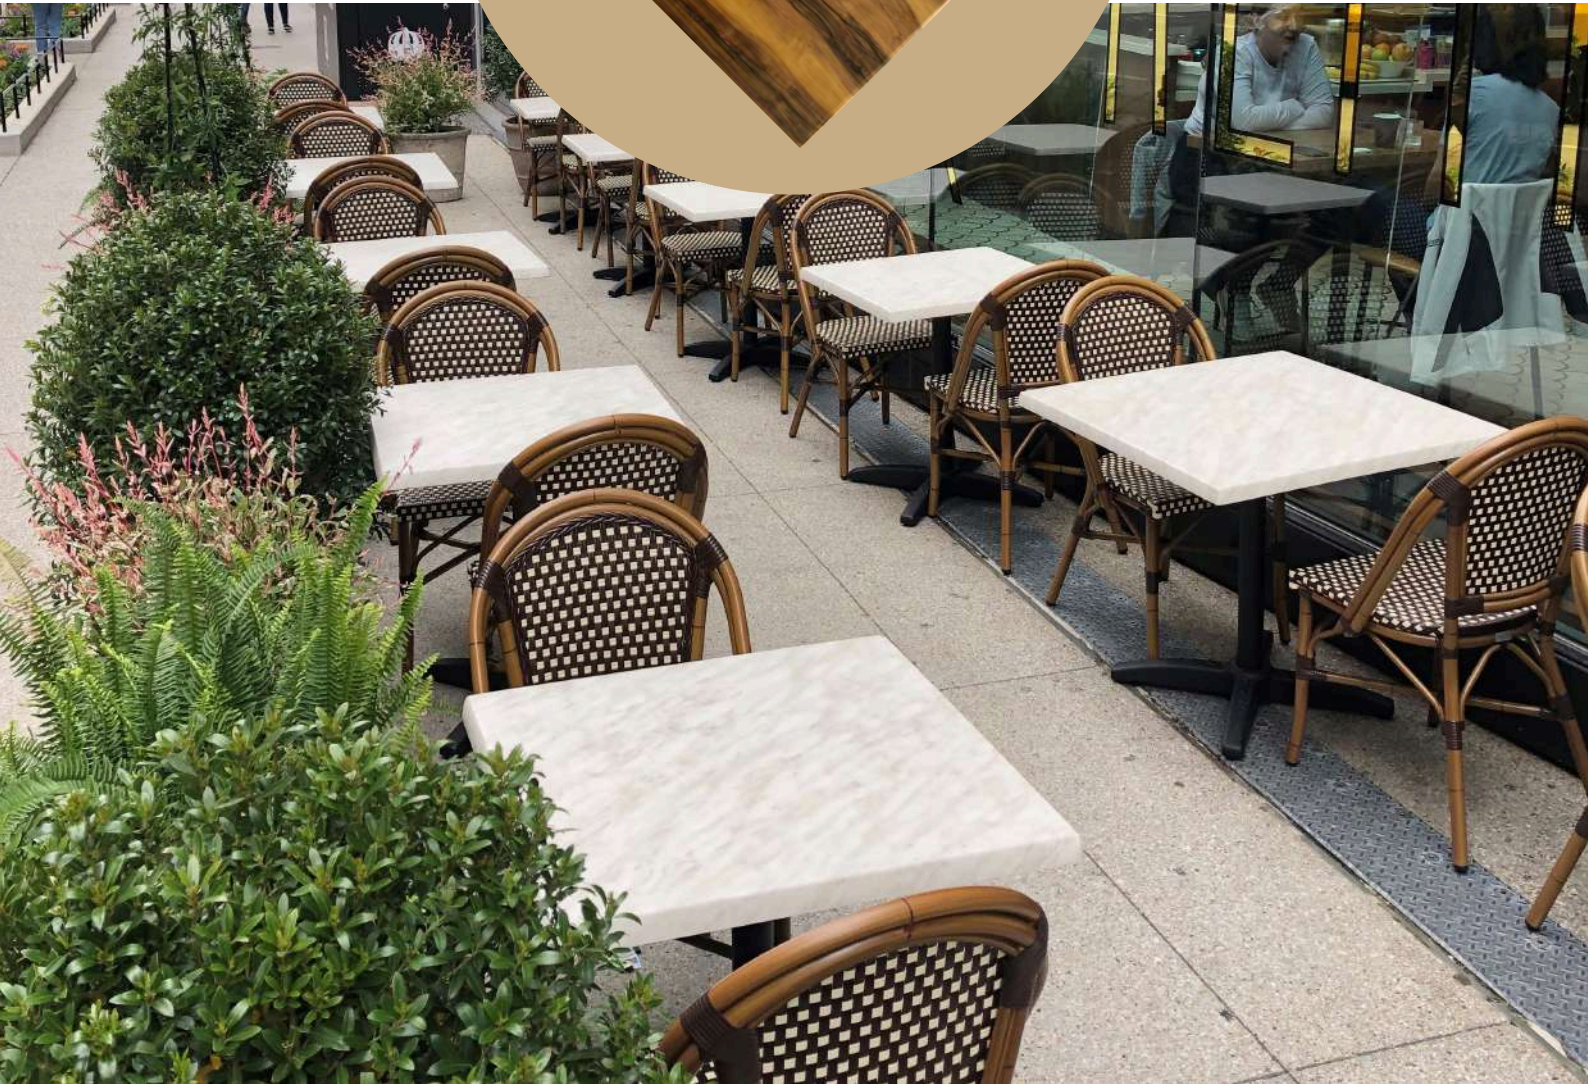

## CHOOSING THE RIGHT STOOL HEIGHT

TABLE ABOVE 100CM

TABLE UP TO 100CM

TABLE UP TO 80CM

46CM - SMALL

66CM - MEDIUM

76CM - TALL