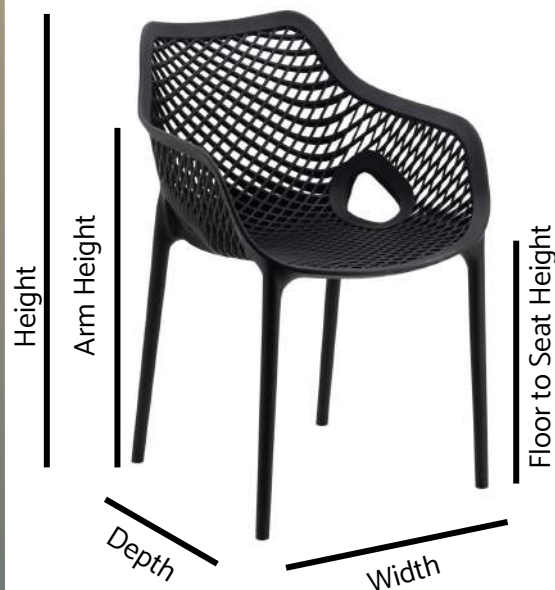

How we measure:

**Height** = distance from the floor to the highest part of the chair/stool

**Depth** = distance between the front and the back legs

**Width** = distance between the two front legs

**Floor to seat** = distance from the floor to the seat