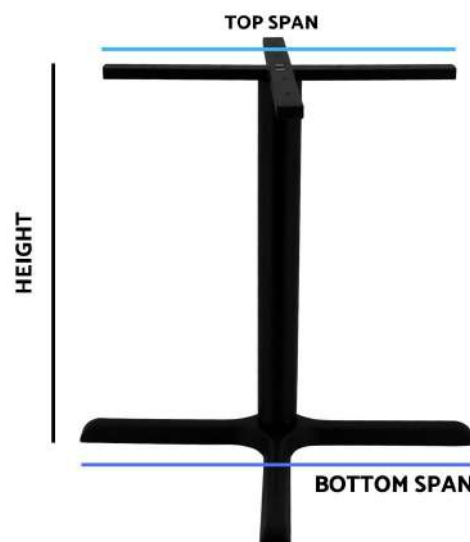

How we measure:

**Height** = distance from the floor to the highest part of the chair/stool

**Depth** = distance between the front and the back legs

**Width** = distance between the two front legs

**Floor to seat** = distance from the floor to the seat

**Arm Height** = distance from the floor to the highest point of the arm.

**Height** = distance from the floor to the highest part of the base

**Top Span** = distance between the outer edges of the table attachment