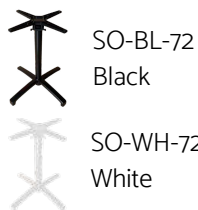

SOPHIE DINING TABLE BASE

Dimensions
Height: 720mm
Bottom width: 680mm

SOPHIE BAR TABLE BASE

Dimensions
Height: 1050mm
Bottom width: 680mm

EXTRA LARGE CIRCULAR BASE

Dimensions
Height: 720mm
Top span: 500mm
Bottom span: 720mm